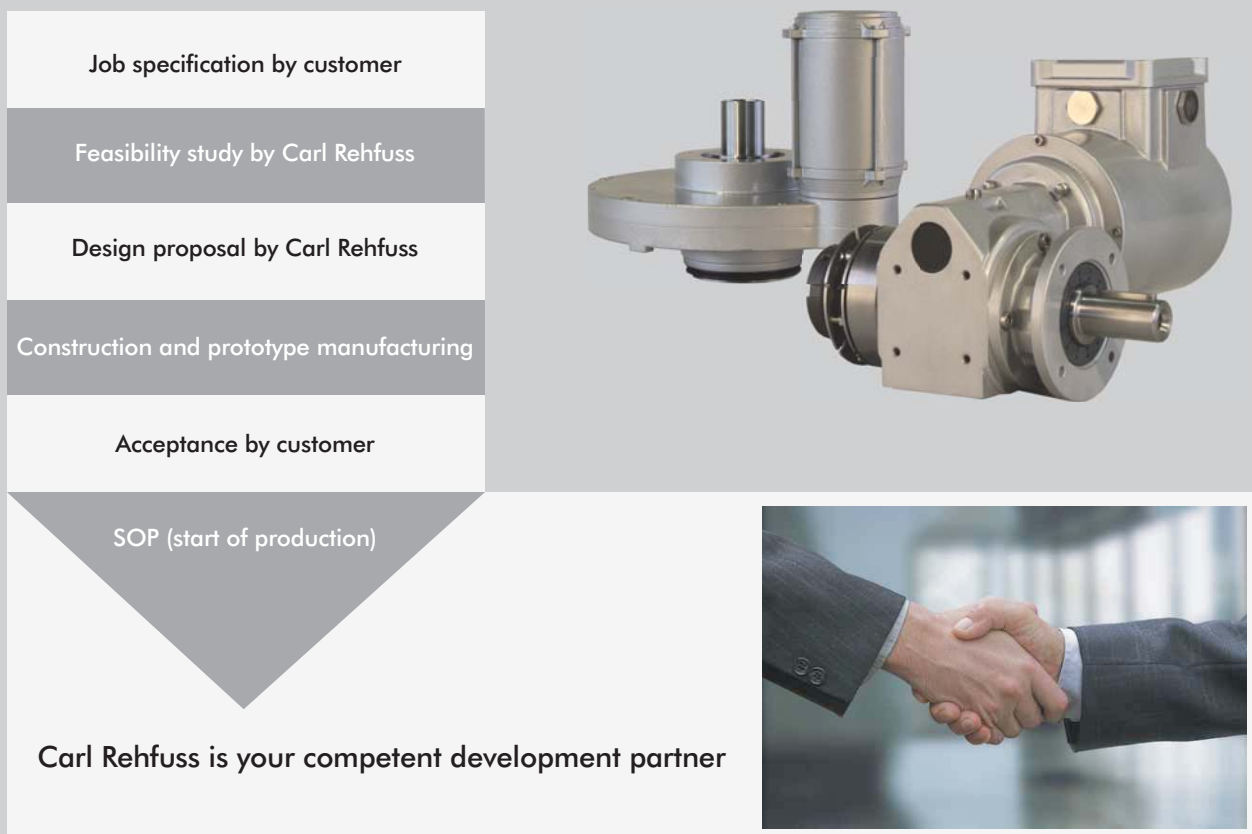

Project progress

Illustrations and data not binding. Subject to technical alterations. Issued 12/2007

Carl Rehfuß GmbH + Co. KG Antriebstechnik

Buchtalsteigle 5 · D-72461 Albstadt · Tel.: +49 (0) 74 32 / 70 15-0 · Fax: +49 (0) 74 32 / 70 15-90 · info@rehfuss.com · www.rehfuss.com