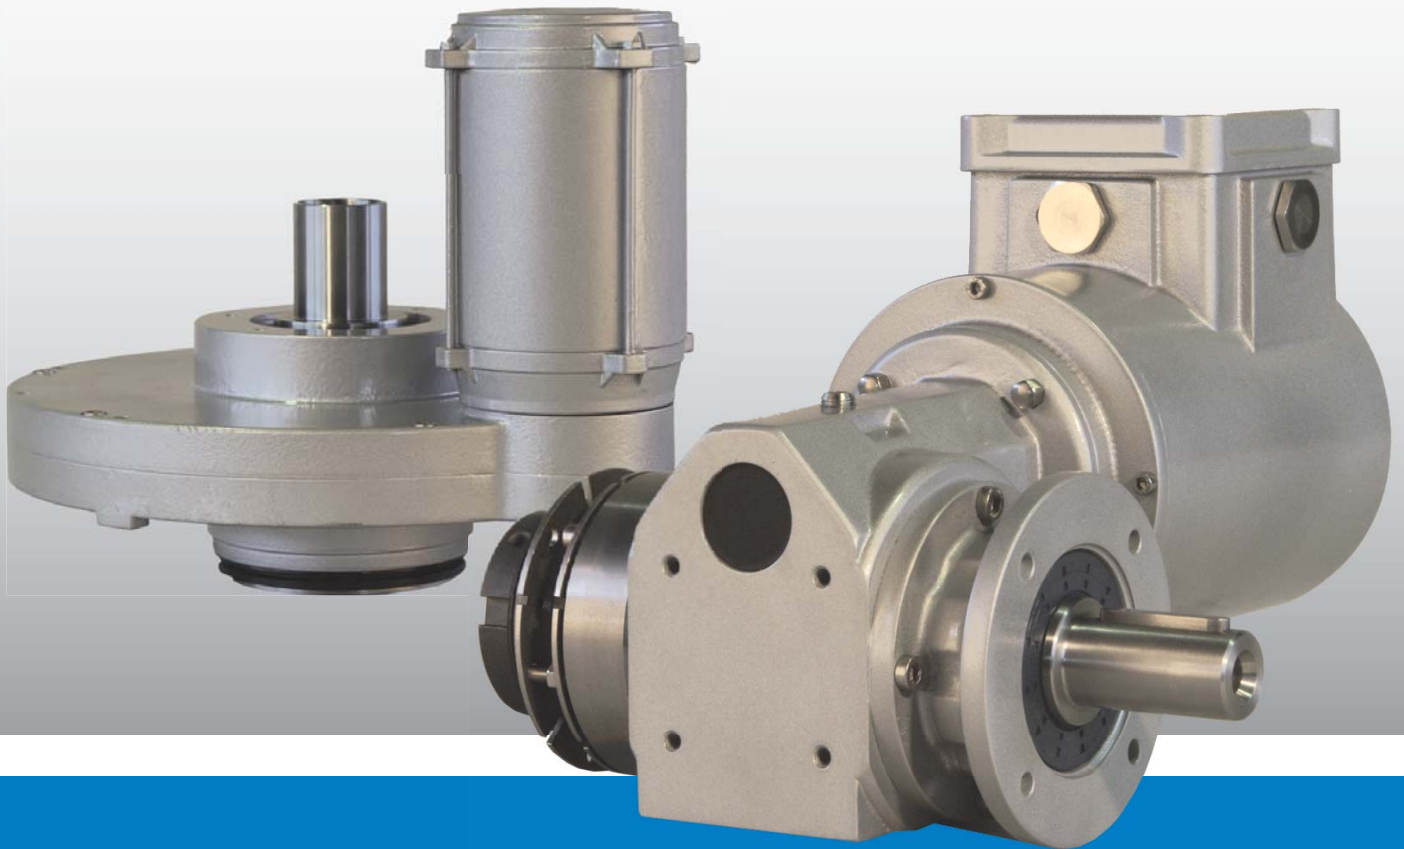

success based on **quality**
and **reliability**

REHFUSS SPECIAL

Special drives and customized solutions

The brand Rehfluss is not only renowned for its high quality standard drives, but also for excellent achievements in producing custom gears. A team of highly skilled and experienced engineers ensure superior solutions for all our customers' requirements in drive technology.

Rehfuß is a leading partner in the range of special drive technology and projection of customized solutions. Many successfully completed projects give evidence.

"Please describe us your drive problem and we will be pleased to develop an optimal solution for you."